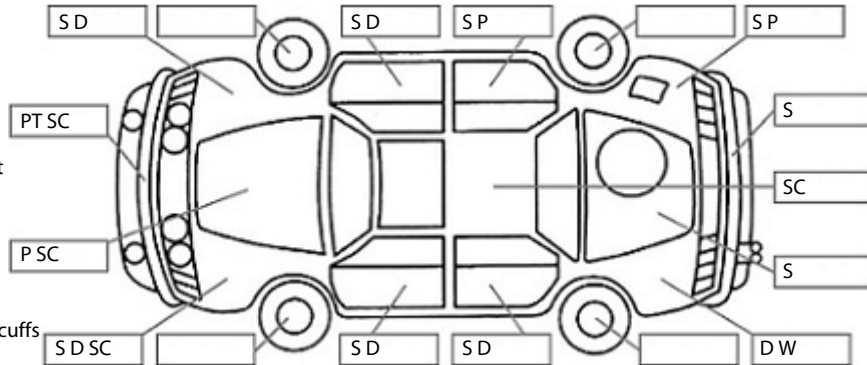

<b>Make:</b> Holden	<b>Model:</b> Commodore	<b>Body Style:</b> Wagon
<b>Year:</b> 2016	<b>Registration:</b> JSC571	<b>Reg Expiry:</b> 20 Mar 2025
<b>WoF Expiry:</b> 19 Apr 2025	<b>Odometer:</b> 96,562 Kms	<b>Good No:</b> 18000179
<b>VIN:</b> 6G1FA8E51GL213392	<b>Next Service:</b> 97,000kms	<b>Service History:</b> No

**Key:**

- S = scratch
- D = dent
- R = rust
- PT = paint defect
- C = crack
- P = pin dent
- \* = decals
- SC = stone chips
- W = significant scuffs

**Body Inspection Comments**

Note: some defects & blemishes may not be displayed in the diagram