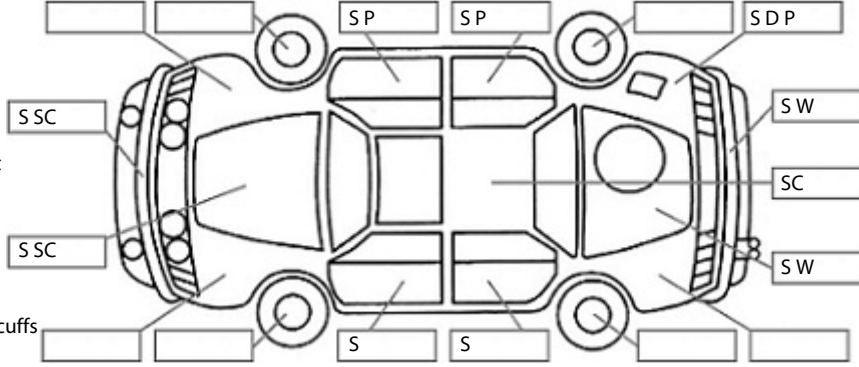

Key:

- S = scratch
- D = dent
- R = rust
- PT = paint defect
- C = crack
- P = pin dent
- * = decals
- SC = stone chips
- W = significant scuffs

Body Inspection Comments

Note: some defects & blemishes may not be displayed in the diagram

Left side wing mirror repeater lens has a crack in it. Taillight lens in left side of tailgate has water inside of lens.

Conditions During Body Inspection: Dry

Under Carriage & Under Bonnet Inspection Comments