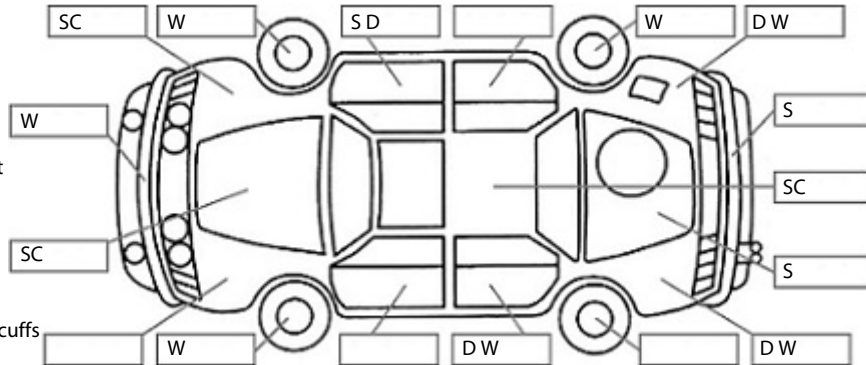

<b>Make:</b> Toyota	<b>Model:</b> Corolla	<b>Body Style:</b> Hatchback
<b>Year:</b> 2020	<b>Registration:</b> NBW251	<b>Reg Expiry:</b> 04 Oct 2024
<b>WoF Expiry:</b> 22 Sep 2024	<b>Odometer:</b> 72,839 Kms	<b>Good No:</b> 17999914
<b>VIN:</b> JTNK93BE103023418	<b>Next Service:</b> 86,350kms	<b>Service History:</b> Yes

**Key:**

- S = scratch
- D = dent
- R = rust
- PT = paint defect
- C = crack
- P = pin dent
- \* = decals
- SC = stone chips
- W = significant scuffs

**Body Inspection Comments**

Note: some defects & blemishes may not be displayed in the diagram

**General Comments**

Road Conditions During Test Drive: Dry

Engine Timing Mechanism: Timing Chain  
 Evidence of Cam Belt Replacement: Not Applicable Kms:

	Pass	Fail	N/A
<b>Engine</b>			
Oil level	✓		
Smoke & fumes	✓		
Performance	✓		
Noise	✓		
<b>Cooling System</b>			
Coolant condition	✓		
Performance	✓		
Radiator / Hoses (visual)	✓		
<b>Transmission</b>			
Operation	✓		
Noise	✓		
Clutch			✓
CV joints	✓		
Wheel bearings	✓		
<b>Brakes</b>			
Performance	✓		
Hand Brake	✓		
<b>Tyres</b> (lowest observed tread depth of tyres)			
Left front	5.5	mm	
Right front	5.0	mm	
Left rear	5.5	mm	
Right rear	5.5	mm	
Spare	Yes		
<b>Suspension</b>			
Suspension performance	✓		
Steering performance	✓		
Shock absorbers	✓		
<b>Air Conditioning / Heater</b>			
Operation	✓		
<b>Electrical / Accessories</b>			
Head lights	✓		
Tail lights	✓		
Indicators	✓		
Dashboard warning lights	✓		
Wipers (front & rear)	✓		
Window winder FL	✓		
Window winder FR	✓		
Window winder RL	✓		
Window winder RR	✓		
Rear view mirrors	✓		
Radio (basic test only)	✓		
CD (basic test only)			✓
Number of keys	2		
Central locking	✓		
Remote locking	✓		
Sat. Nav. (basic test only)	✓		
Reversing camera	✓		