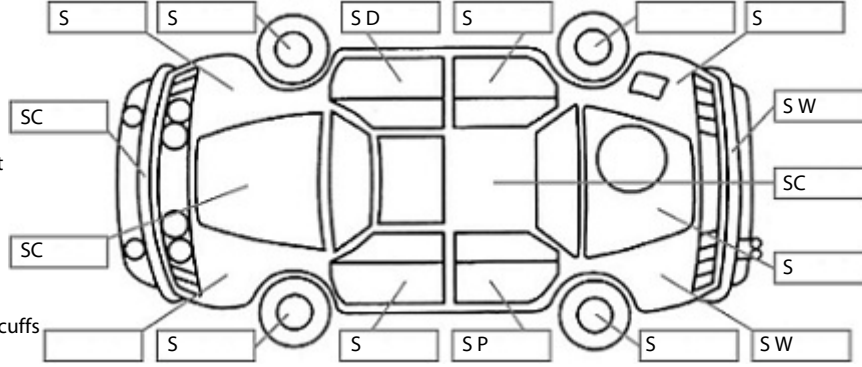

Make: Hyundai	Model: Kona	Body Style: SUV
Year: 2021	Registration: NQF865	Reg Expiry: 13 Jan 2025
WoF Expiry: 31 Jul 2025	Odometer: 44,006 Kms	Good No: 17999778
VIN: KMHK281GUMU1393	Next Service: 57,000kms	Service History: No

Key:

- S = scratch
- D = dent
- R = rust
- PT = paint defect
- C = crack
- P = pin dent
- * = decals
- SC = stone chips
- W = significant scuffs

Body Inspection Comments

Note: some defects & blemishes may not be displayed in the diagram

Engine Timing Mechanism: Unknown
Evidence of Cam Belt Replacement: Not Applicable Kms:

	Pass	Fail	N/A
Engine			
Oil level			✓
Smoke & fumes			✓
Performance	✓		
Noise	✓		
Cooling System			
Coolant condition	✓		
Performance	✓		
Radiator / Hoses (visual)	✓		
Transmission			
Operation	✓		
Noise	✓		
Clutch			✓
CV joints	✓		
Wheel bearings	✓		
Brakes			
Performance	✓		
Hand Brake	✓		
Tyres (lowest observed tread depth of tyres)			
Left front	4.0	mm	
Right front	4.0	mm	
Left rear	3.0	mm	
Right rear	4.0	mm	
Spare	N/A		
Suspension			
Suspension performance	✓		
Steering performance	✓		
Shock absorbers	✓		
Air Conditioning / Heater			
Operation	✓		
Electrical / Accessories			
Head lights	✓		
Tail lights	✓		
Indicators	✓		
Dashboard warning lights	✓		
Wipers (front & rear)	✓		
Window winder FL	✓		
Window winder FR	✓		
Window winder RL	✓		
Window winder RR	✓		
Rear view mirrors	✓		
Radio (basic test only)	✓		
CD (basic test only)			✓
Number of keys	1		
Central locking	✓		
Remote locking	✓		
Sat. Nav. (basic test only)			✓
Reversing camera	✓		