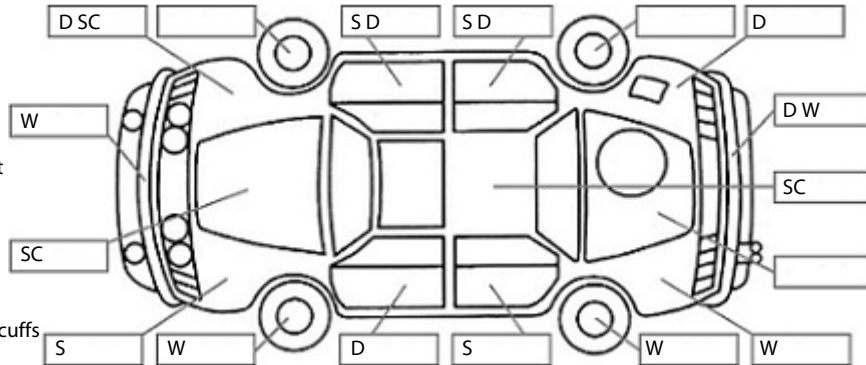

Make: Nissan	Model: X-Trail	Body Style: SUV
Year: 2018	Registration: LUW674	Reg Expiry: 29 Jul 2024
WoF Expiry: 19 Aug 2024	Odometer: 164,326 Kms	Good No: 17999594
VIN: JN1JBAT32A0045529	Next Service: 152,500kms	Service History: No

Key:

- S = scratch
- D = dent
- R = rust
- PT = paint defect
- C = crack
- P = pin dent
- * = decals
- SC = stone chips
- W = significant scuffs

Body Inspection Comments

Note: some defects & blemishes may not be displayed in the diagram