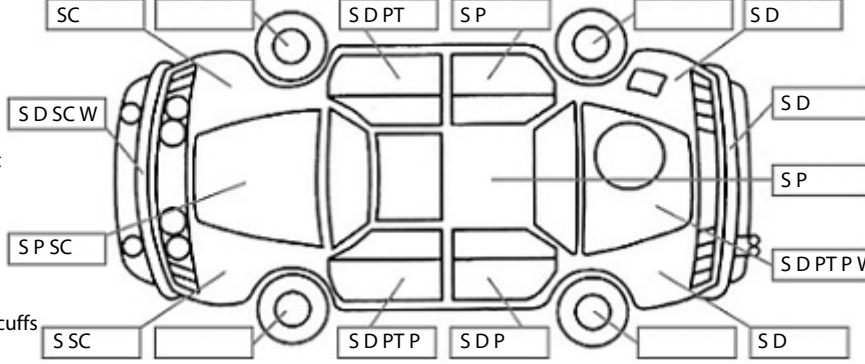

Make: Ford	Model: Ranger	Body Style: Utility
Year: 2017	Registration: KMJ354	Reg Expiry: 04 Oct 2024
WoF Expiry: 26 Apr 2025	Odometer: 305,740 Kms	Good No: 17999556
VIN: MPBUMFF50HX10429	Next Service: 303,000kms	Service History: Yes

Key:

- S = scratch
- D = dent
- R = rust
- PT = paint defect
- C = crack
- P = pin dent
- * = decals
- SC = stone chips
- W = significant scuffs

Body Inspection Comments

Note: some defects & blemishes may not be displayed in the diagram

Conditions During Body Inspection: Dry

Under Carriage & Under Bonnet Inspection Comments

Left side running board is dented & scratched up.

Interior Comments

Seats	Good
Carpets	Good
Panels	Average
Dashboard	Good