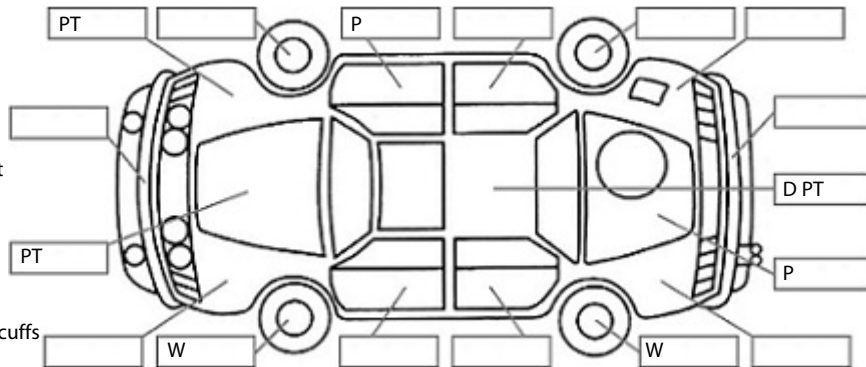

Make: Hyundai	Model: Kona	Body Style: SUV
Year: 2018	Registration: LSW893	Reg Expiry: 31 Aug 2024
WoF Expiry: 09 Jan 2025	Odometer: 25,900 Kms	Good No: 17999126
VIN: KMHK381GUKU00691	Next Service: 37,000kms	Service History: No

Key:

- S = scratch
- D = dent
- R = rust
- PT = paint defect
- C = crack
- P = pin dent
- * = decals
- SC = stone chips
- W = significant scuffs

Body Inspection Comments

Note: some defects & blemishes may not be displayed in the diagram

- Faded with acid rain film- Paint work bad condition
- Interior Trim of tail gate is cracked.
- Left side parcel tray hook is broken.
- Badges removed from tailgate (secured in grove box).

Conditions During Body Inspection: Dry