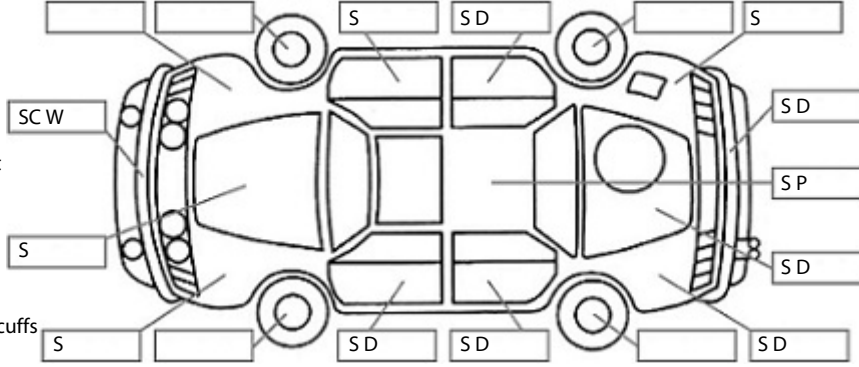

Key:

- S = scratch
- D = dent
- R = rust
- PT = paint defect
- C = crack
- P = pin dent
- * = decals
- SC = stone chips
- W = significant scuffs

Body Inspection Comments

Note: some defects & blemishes may not be displayed in the diagram

Engine Timing Mechanism: Timing Chain
Evidence of Cam Belt Replacement: Not Applicable Kms:

	Pass	Fail	N/A
Engine			
Oil level	✓		
Smoke & fumes	✓		
Performance	✓		
Noise	✓		
Cooling System			
Coolant condition	✓		
Performance	✓		
Radiator / Hoses (visual)	✓		
Transmission			
Operation	✓		
Noise	✓		
Clutch			✓
CV joints	✓		
Wheel bearings	✓		
Brakes			
Performance	✓		
Hand Brake	✓		
Tyres (lowest observed tread depth of tyres)			
Left front	4.5	mm	
Right front	5.5	mm	
Left rear	5.5	mm	
Right rear	6.5	mm	
Spare	Yes		
Suspension			
Suspension performance	✓		
Steering performance	✓		
Shock absorbers	✓		
Air Conditioning / Heater			
Operation	✓		
Electrical / Accessories			
Head lights	✓		
Tail lights	✓		
Indicators	✓		
Dashboard warning lights	✓		
Wipers (front & rear)	✓		
Window winder FL	✓		
Window winder FR	✓		
Window winder RL	✓		
Window winder RR	✓		
Rear view mirrors	✓		
Radio (basic test only)	✓		
CD (basic test only)	✓		
Number of keys	3		
Central locking	✓		
Remote locking	✓		
Sat. Nav. (basic test only)			✓
Reversing camera	✓		