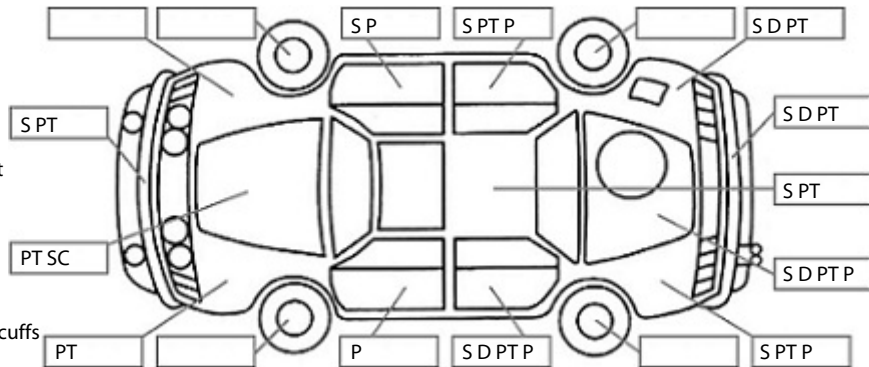

Key:

- S = scratch
- D = dent
- R = rust
- PT = paint defect
- C = crack
- P = pin dent
- * = decals
- SC = stone chips
- W = significant scuffs

Body Inspection Comments

Note: some defects & blemishes may not be displayed in the diagram

LR tail light lens cracks- Some of lower window rubber missing - Corrosion around front windscreen

Conditions During Body Inspection: Wet

Under Carriage & Under Bonnet Inspection Comments

Oil leaks - Diesel leak by injector - LF wheel seized has up and down play - Front brake pads worn - Front diff bush worn - Some corrosion under body,