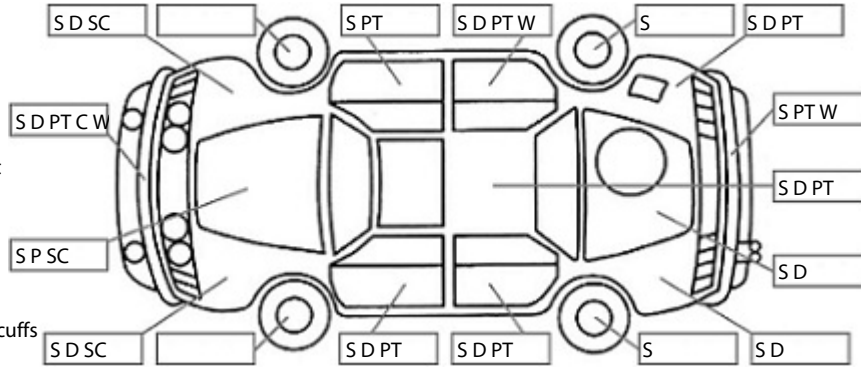

Make: Alfa Romeo	Model: 156	Body Style: Sedan
Year: 1,998	Registration: DZG244	Reg Expiry: 04 Sep 2016
WoF Expiry: 20 May 2016	Odometer: 160,650 Kms	Good No: 15196477
VIN: ZAR9320000025192	Next Service: 162,000kms	Service History: No

Key:

- S = scratch
- D = dent
- R = rust
- PT = paint defect
- C = crack
- P = pin dent
- * = decals
- SC = stone chips
- W = significant scuffs

Note: some defects & blemishes may not be displayed in the diagram